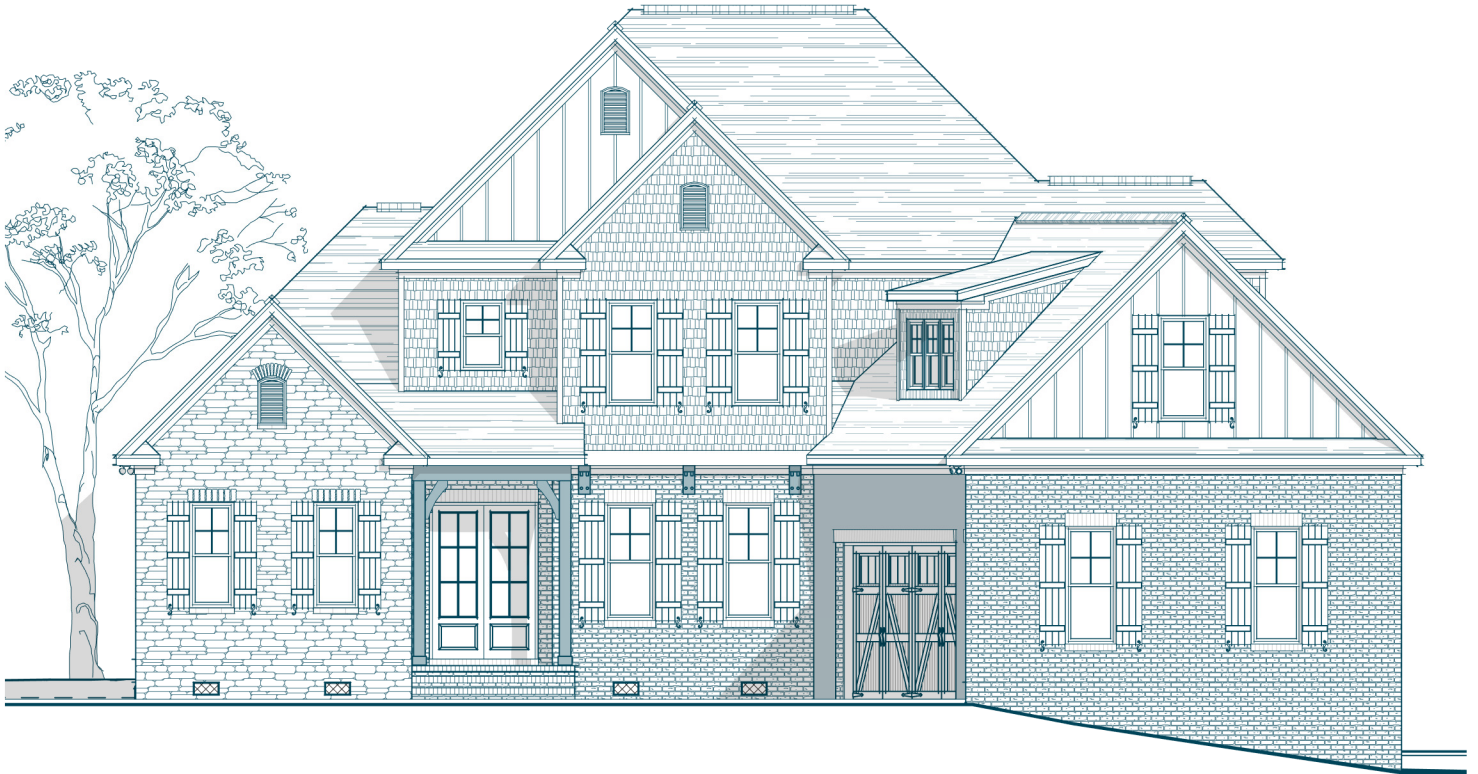

LOT 4 MILBURN

Specs:

Bedrooms:	4
Bathrooms:	3 1/2
Square Footage:	3,817 Sq.Ft.
First Level:	1,948 Sq.Ft.
Second Level:	1,869 Sq.Ft.
Width:	65'-10"
Depth:	79'-4"

2/28/2018 6:10:28 PM

Watercolors, illustrations, and floor plans shown are for marketing purposes only and are subject to change at builder's discretion. Square footage is outside veneer and should be independently verified. This is not a legal document.

3411 HEALY DRIVE, SUITE A, WINSTON-SALEM, NC 27103
4330 SOUTHPORT SUPPLY ROAD, SUITE 101, SOUTHPORT, NC 28461

336.659.8211
910.363.1620

ISENHOURHOMES.COM

2/28/2018 6:10:47 PM

LOT 4 MILBURN

3411 HEALY DRIVE, SUITE A, WINSTON-SALEM, NC 27103
 4330 SOUTHPORT SUPPLY ROAD, SUITE 101, SOUTHPORT, NC 28461